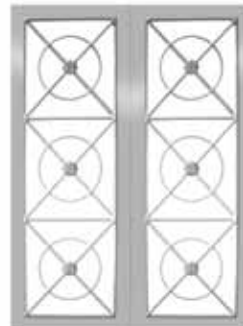

A World
OF CHOICES

Hand-forged grills, attractive door designs, transom and sidelite options, together with glass design and tints, and fine finishes offer a world of choices.